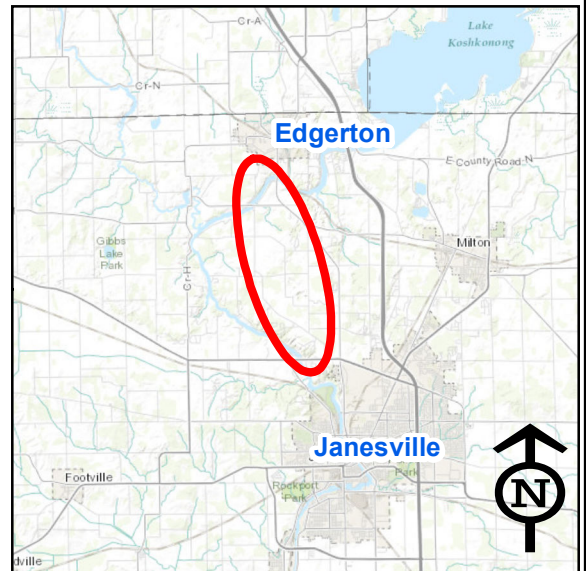

Project Location

**Meeting Location:**  
 Fulton Town Hall  
 2738 W Fulton Center Dr  
 Edgerton, WI  
 December 11, 2013  
 5pm-7pm

# Mead & Hunt

**Rock County,  
 Wisconsin**

See Project Location map

Project Vicinity

Sources: USGS, ESRI, and Google

**PROJECT NAME: CTH F, Rock County**

**PROJECT ID and EXTENTS:**

**WisDOT ID 5798-01-03**

**Janesville - Edgerton**

**(USH 14 - South Limits Edgerton)**