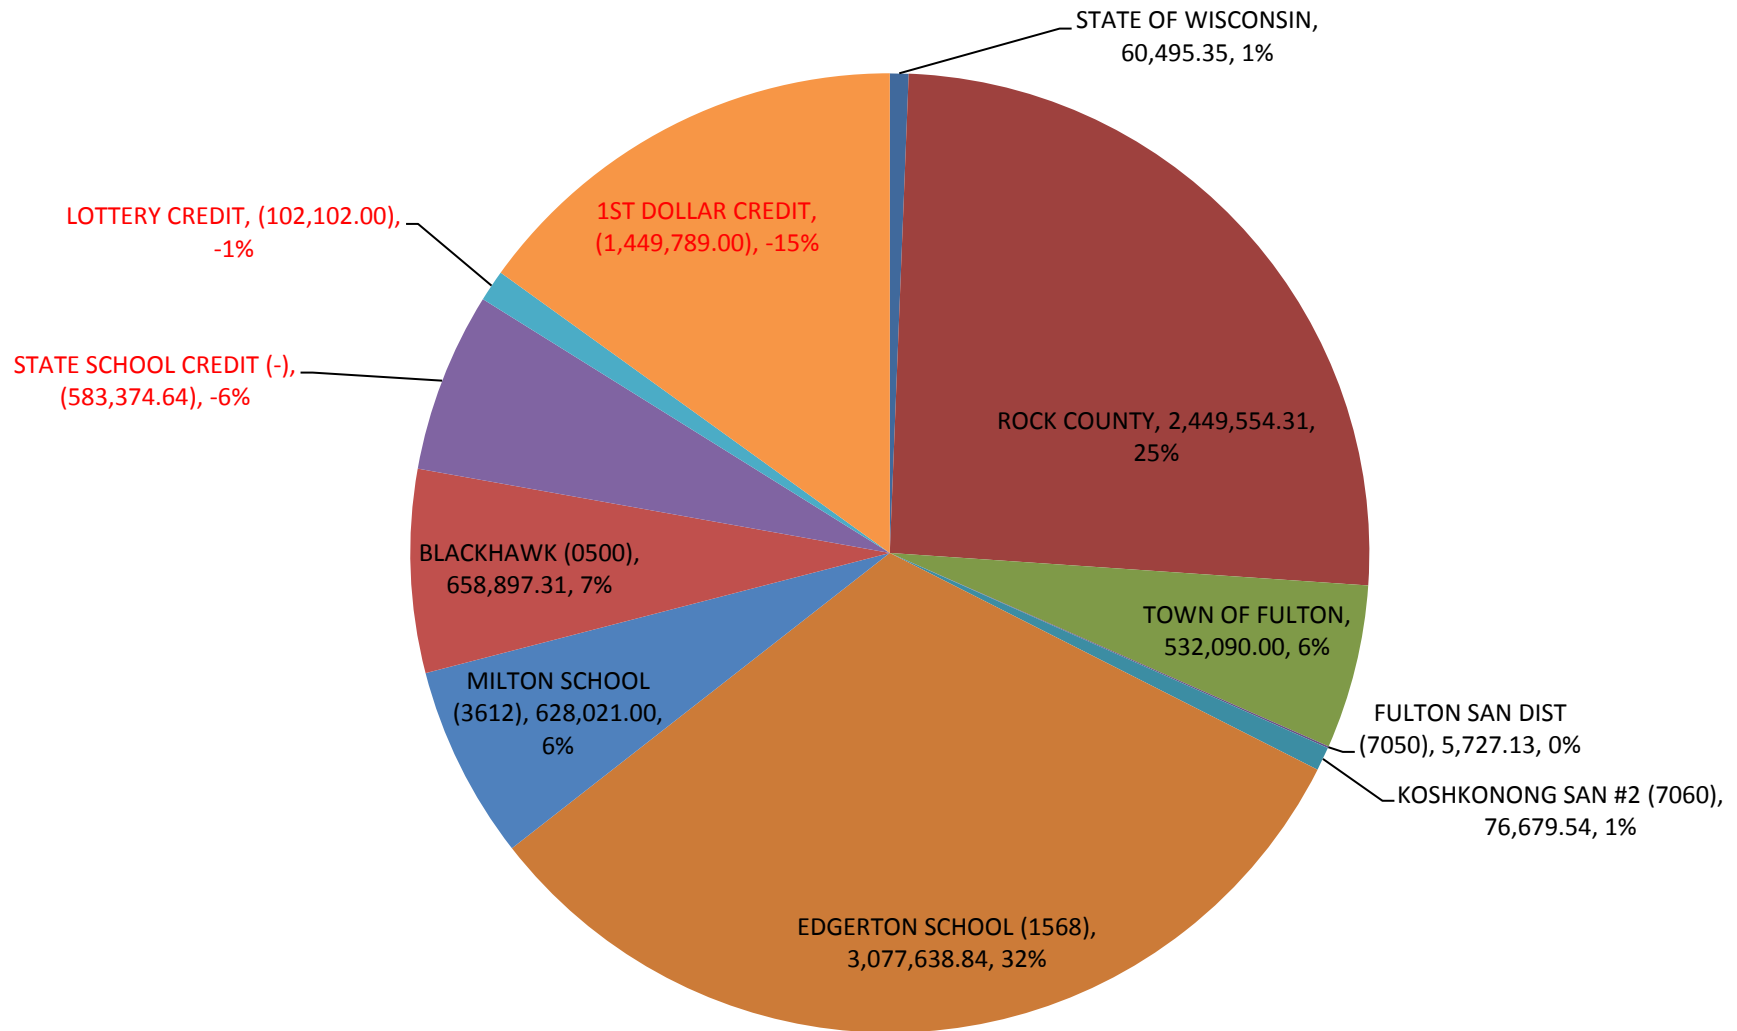

# 2012 Levy Town of Fulton

- STATE OF WISCONSIN
- ROCK COUNTY
- TOWN OF FULTON
- FULTON SAN DIST (7050)
- KOSHKONONG SAN #2 (7060)
- EDGERTON SCHOOL (1568)
- MILTON SCHOOL (3612)
- BLACKHAWK (0500)
- STATE SCHOOL CREDIT (-)
- LOTTERY CREDIT
- 1ST DOLLAR CREDIT

Total Levy = \$6,803,627